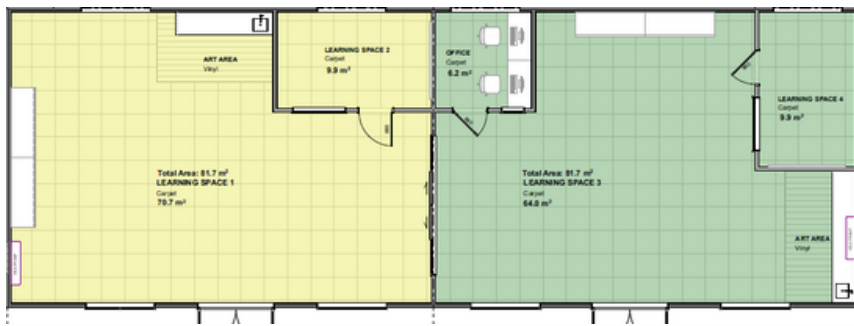

Mono Pitch | 4 Learning Spaces | Office | 2 Art Areas | 2 Storage Areas

Artists impression only. Decking not included. Plans can be flipped and mirrored.

Length 22.0m | Width 7.7m | Area 169m²

Space for Students & Educators to Thrive