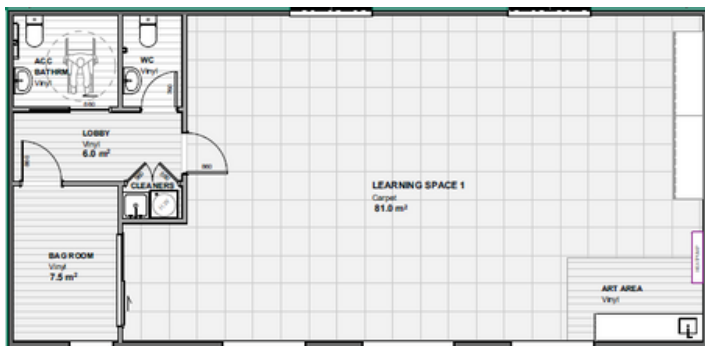

Mono Pitch | 1 Learning Space | Bagroom & Lobby | 1 Art Area | Accessible Bathroom + Toilet

Artists impression only. Decking not included. Plans can be flipped and mirrored.

Length 22m | Width 7.7m | Area 169m²